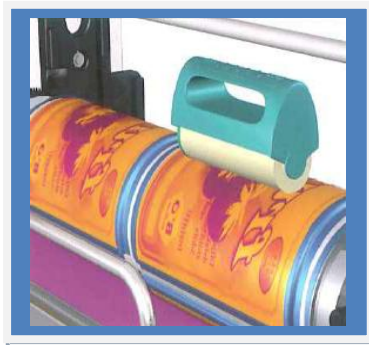

# PRINT & GRAPHICS

**Flexographic Plate Mounting, Plate Cleaning, Roller Wrapping,  
Web Splicing, End Tabbing, Edge Sealing, Lithographic**

**Platemounting Tapes –**  
Hardmount or cushionmount  
Bespoke widths –  
4 thou to 20 thou thick

**Plate Cleaning –** Removal of  
small particles of lint and  
dust after the plate has  
been mounted.

**Edge Sealing Tapes –** which  
adhere to the photopolymer  
plates and then remove with no  
residue.

**Roller Wrapping –** napped or  
smooth anti stick surface for  
adhesive coating, labels &  
printing. Prevents deposit  
build up & material  
movement across web.

**Core Starting Tape –** Excellent  
adhesion to ensure web is securely  
fixed to the core.