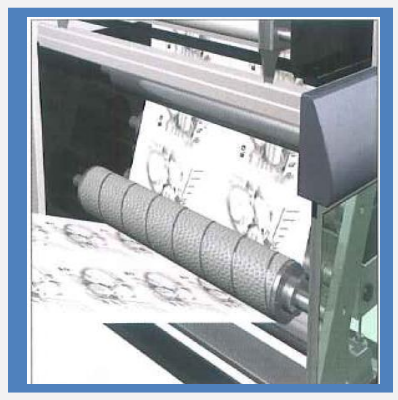

# PRINT & GRAPHICS

**Flexographic Plate Mounting, Plate Cleaning, Roller Wrapping,  
Web Splicing, End Tabbing, Edge Sealing, Lithographic**

**Platemounting Tapes –**  
Hardmount or cushionmount  
Bespoke widths –  
4 thou to 20 thou thick

**Plate Cleaning –** Removal of  
small particles of lint and  
dust after the plate has  
been mounted.

**Edge Sealing Tapes –** which  
adhere to the photopolymer  
plates and then remove with no  
residue.

**Roller Wrapping –** napped or  
smooth anti stick surface for  
adhesive coating, labels &  
printing. Prevents deposit  
build up & material  
movement across web.

**Core Starting Tape –** Excellent  
adhesion to ensure web is securely  
fixed to the core.